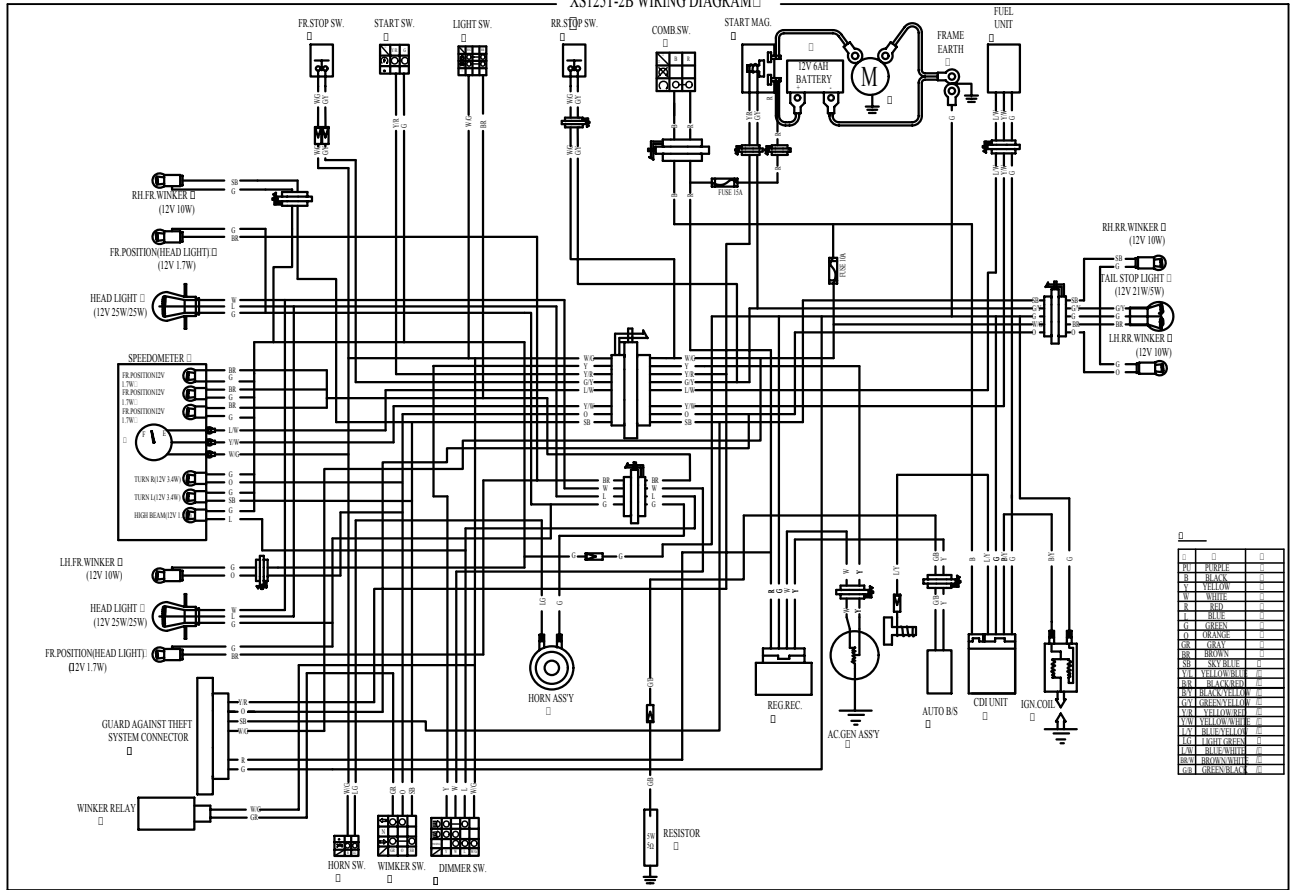

XS125T-2B WIRING DIAGRAM