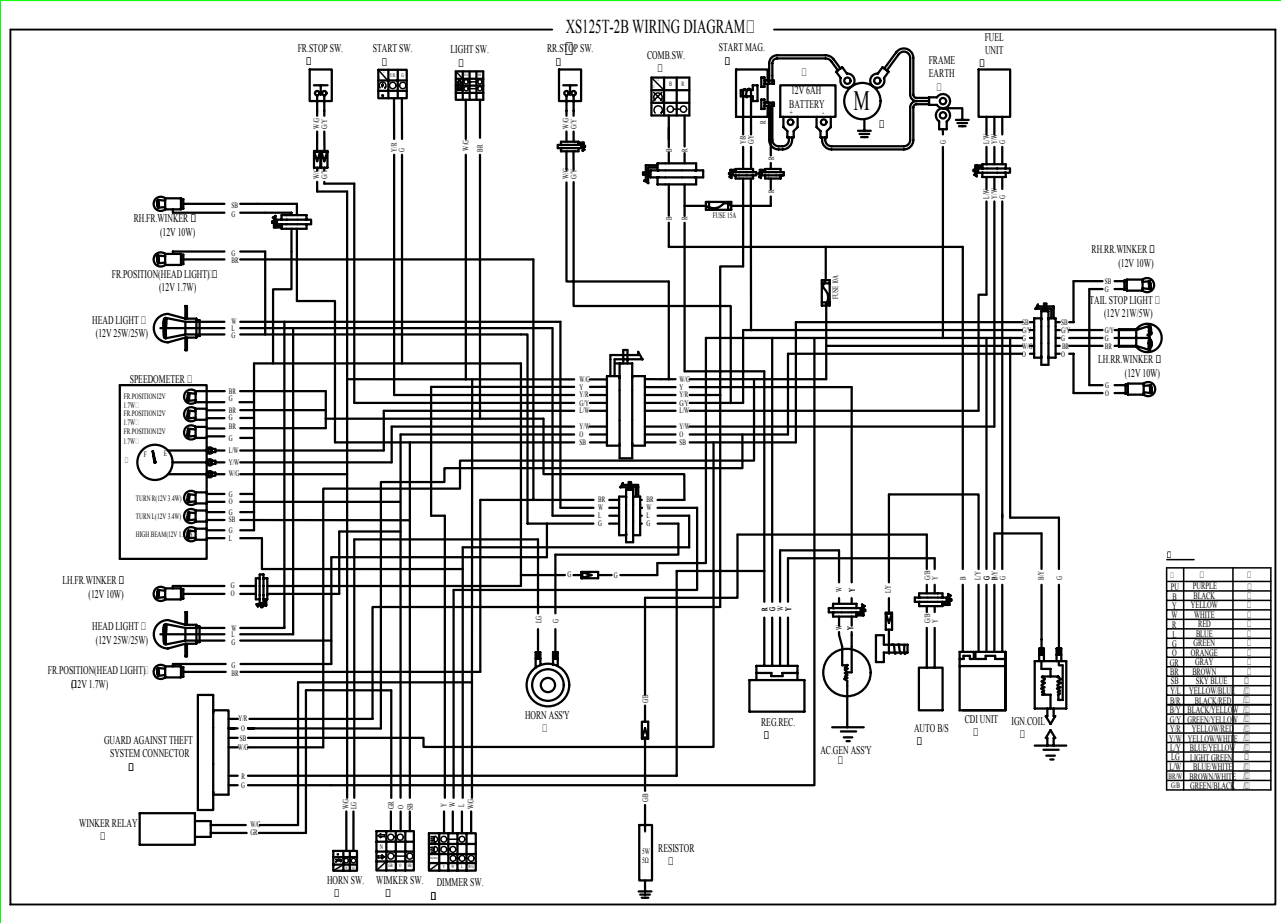

XS125T-2B WIRING DIAGRAM