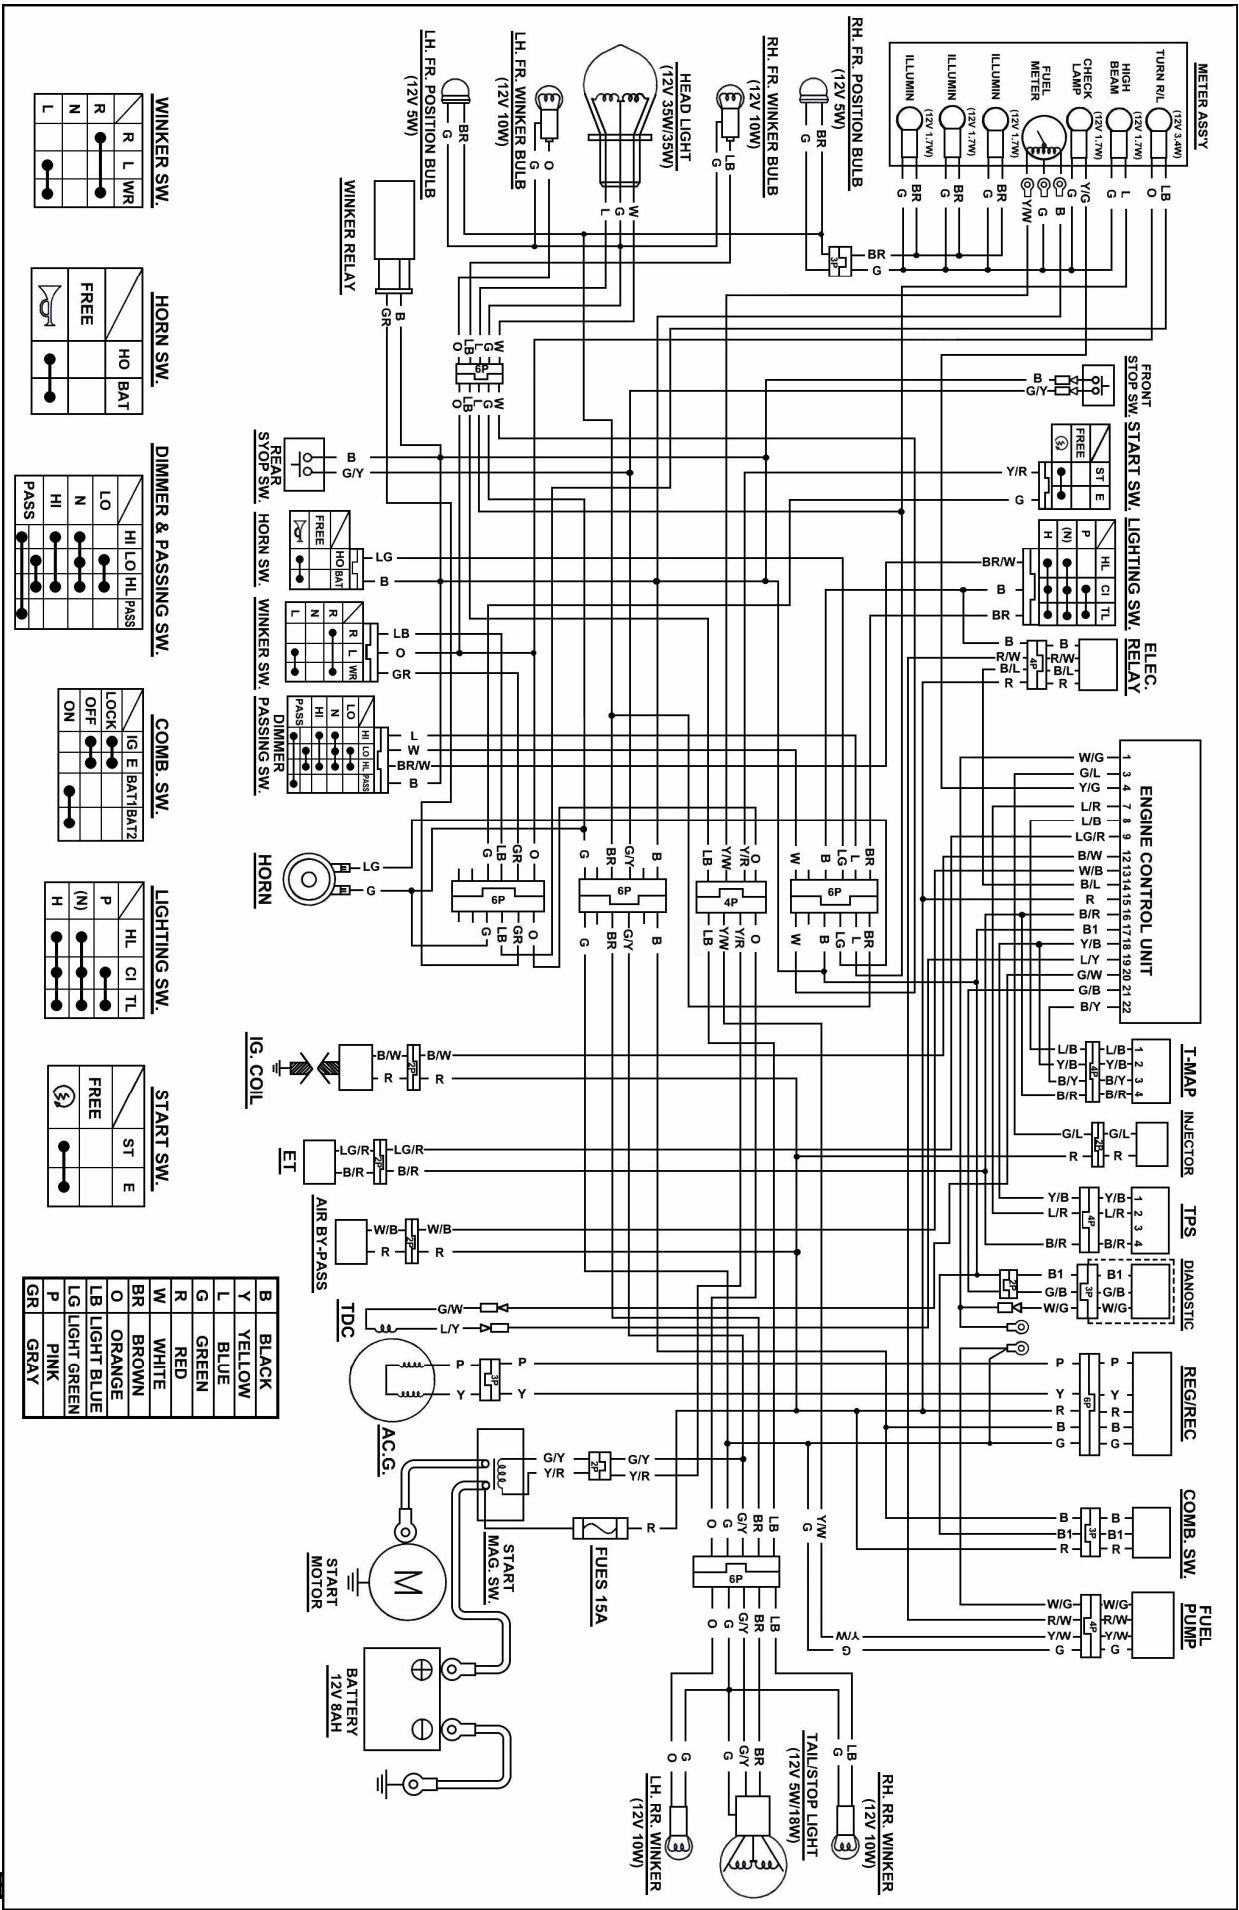

HE15W Wiring Diagram

WINKER SW.

R	L	WR
•	•	
N		
L		

HORN SW.

HO	BAT
•	

DIMMER & PASSING SW.

HI	LO	HI	PASS
•	•	•	•

COMB. SW.

IG	E	BAT	BAT2
•	•	•	•

LIGHTING SW.

HL	CL	TL
•	•	•

START SW.

ST	E
•	

B	BLACK
Y	YELLOW
L	BLUE
G	GREEN
R	RED
W	WHITE
BR	BROWN
O	ORANGE
LB	LIGHT BLUE
LG	LIGHT GREEN
P	PINK
GR	GRAY