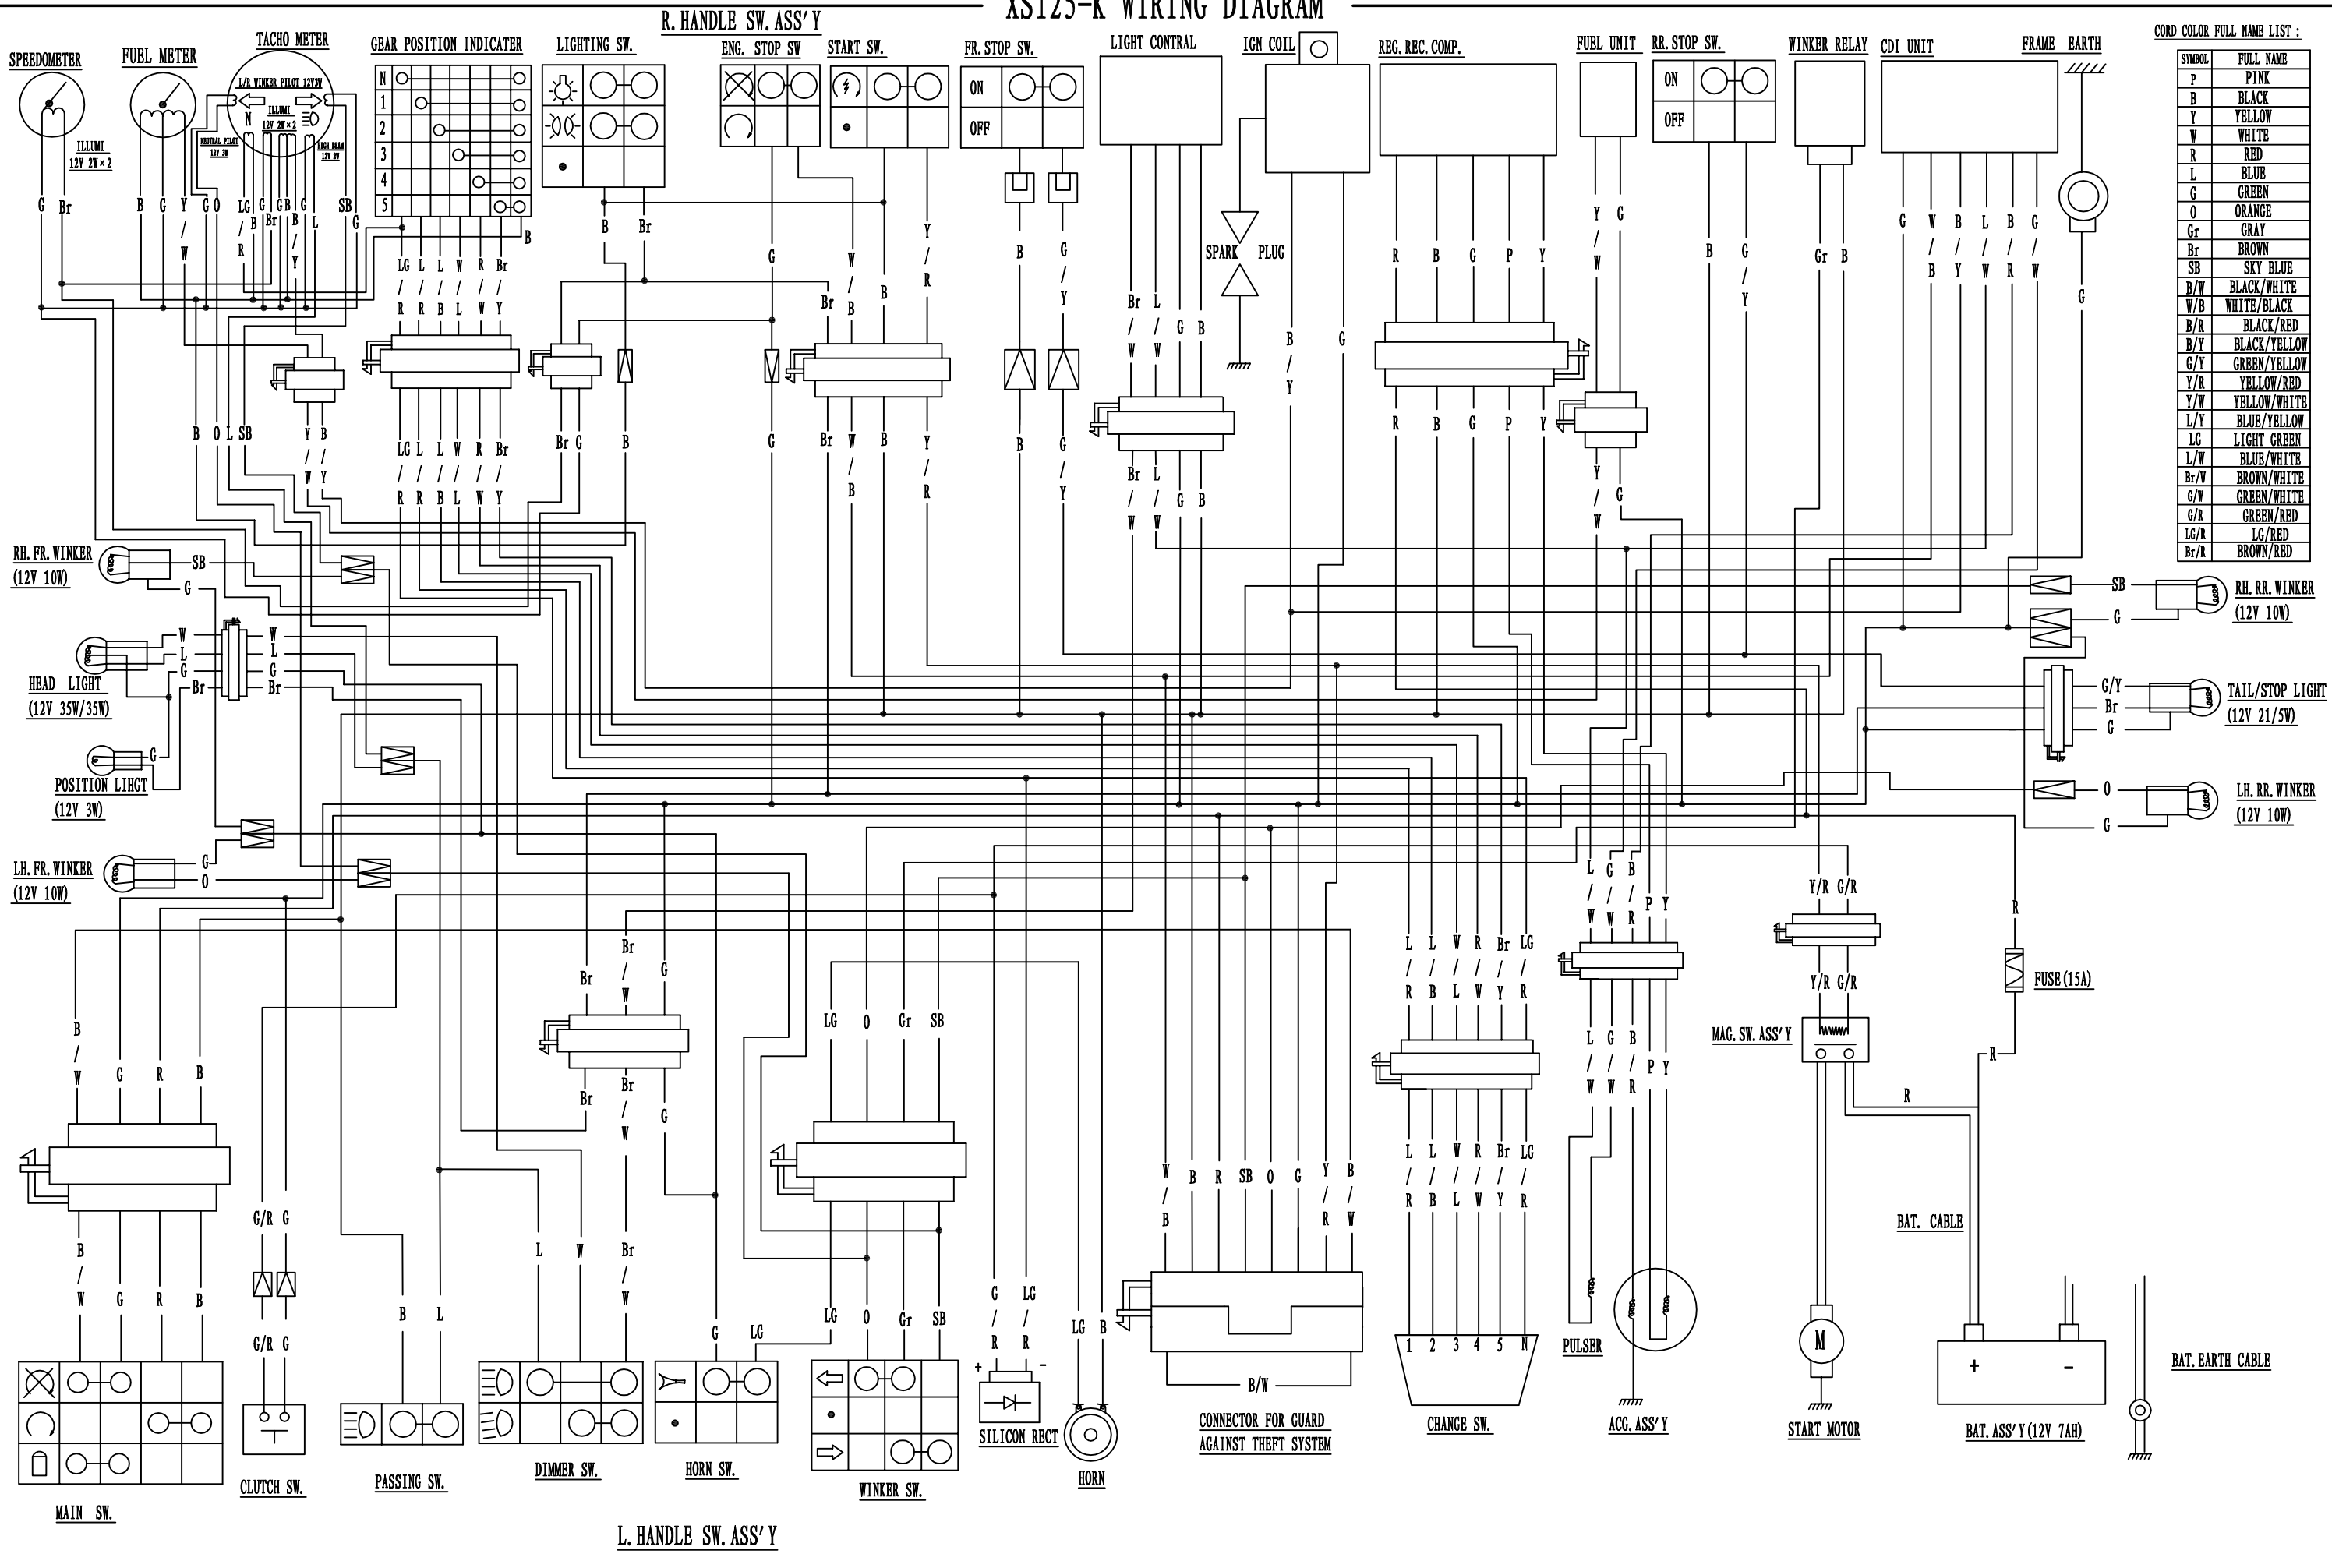

XS125-K WIRING DIAGRAM

CORD COLOR FULL NAME LIST :

SYMBOL	FULL NAME
P	PINK
B	BLACK
Y	YELLOW
W	WHITE
R	RED
L	BLUE
G	GREEN
O	ORANGE
Gr	GRAY
Br	BROWN
SB	SKY BLUE
B/W	BLACK/WHITE
W/B	WHITE/BLACK
B/R	BLACK/RED
B/Y	BLACK/YELLOW
G/Y	GREEN/YELLOW
Y/R	YELLOW/RED
Y/W	YELLOW/WHITE
L/Y	BLUE/YELLOW
LG	LIGHT GREEN
L/W	BLUE/WHITE
Br/W	BROWN/WHITE
G/W	GREEN/WHITE
G/R	GREEN/RED
LG/R	LG/RED
Br/R	BROWN/RED

RH. RR. WINKER (12V 10W)

TAIL/STOP LIGHT (12V 21/5W)

LH. RR. WINKER (12V 10W)

BAT. EARTH CABLE

BAT. ASS'Y (12V 7AH)

START MOTOR

ACG. ASS'Y

CHANGE SW.

CONNECTOR FOR GUARD AGAINST THEFT SYSTEM

HORN

WINKER SW.

HORN SW.

DIMMER SW.

PASSING SW.

CLUTCH SW.

MAIN SW.