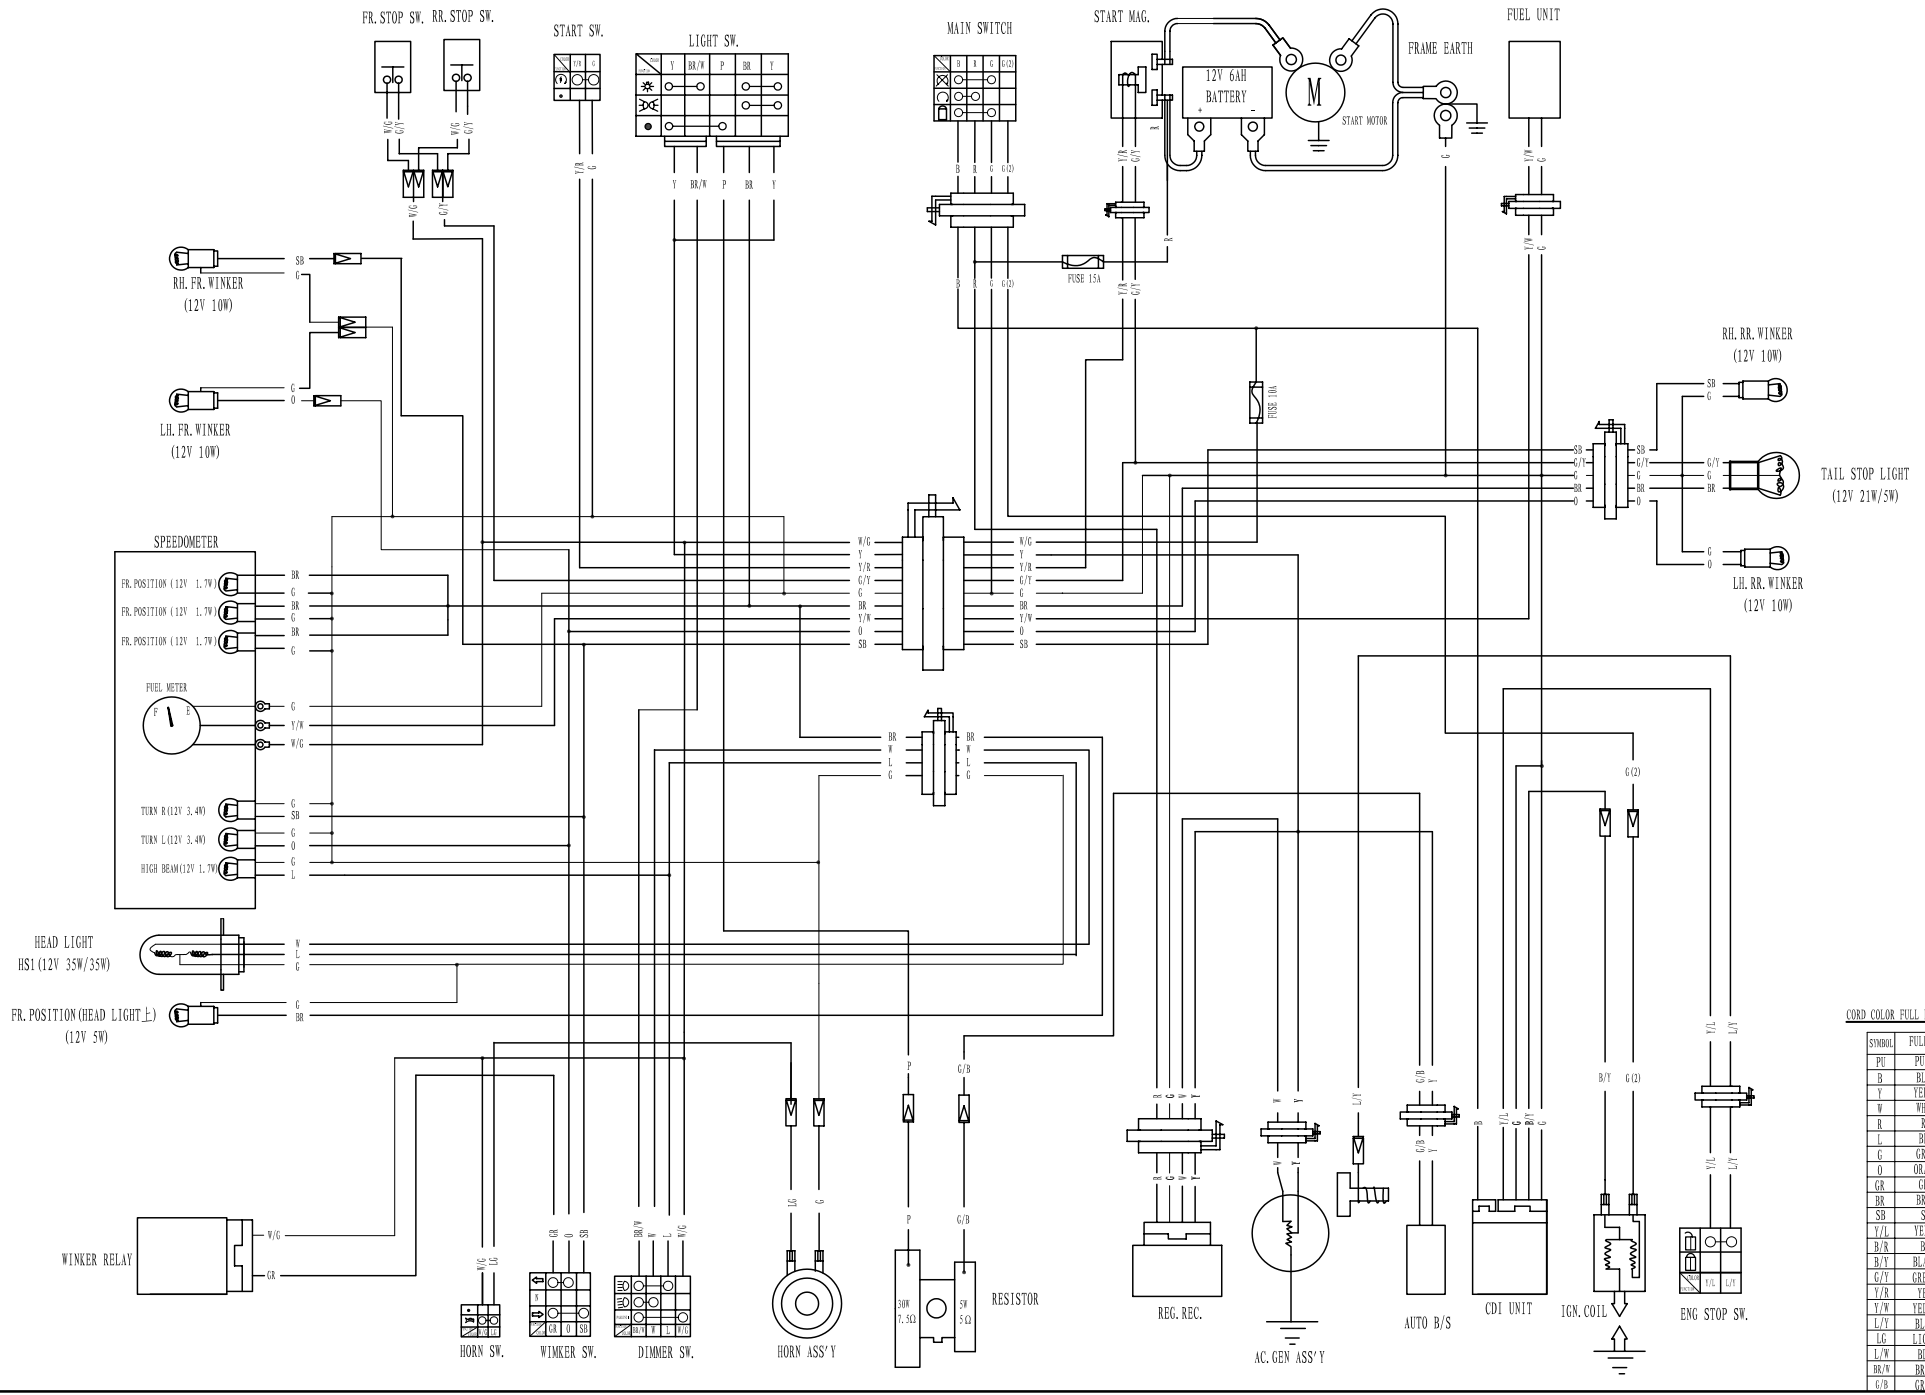

# AV05W-6/AV05W-F WIRING DIAGRAM

CORD COLOR FULL NAME LIST:

SYMBOL	FULL NAME
PU	PURPLE
B	BLACK
Y	YELLOW
W	WHITE
R	RED
L	BLUE
G	GREEN
O	ORANGE
GR	GRAY
BR	BROWN
SB	SKY BLUE
Y/L	YELLOW/BLUE
B/R	BLACK/RED
B/Y	BLACK/YELLOW
G/Y	GREEN/YELLOW
T/R	YELLOW/RED
Y/W	YELLOW/WHITE
L/T	BLUE/TEAL
L/G	LIGHT GREEN
L/W	BLUE/WHITE
BR/W	BROWN/WHITE
G/B	GREEN/BLACK