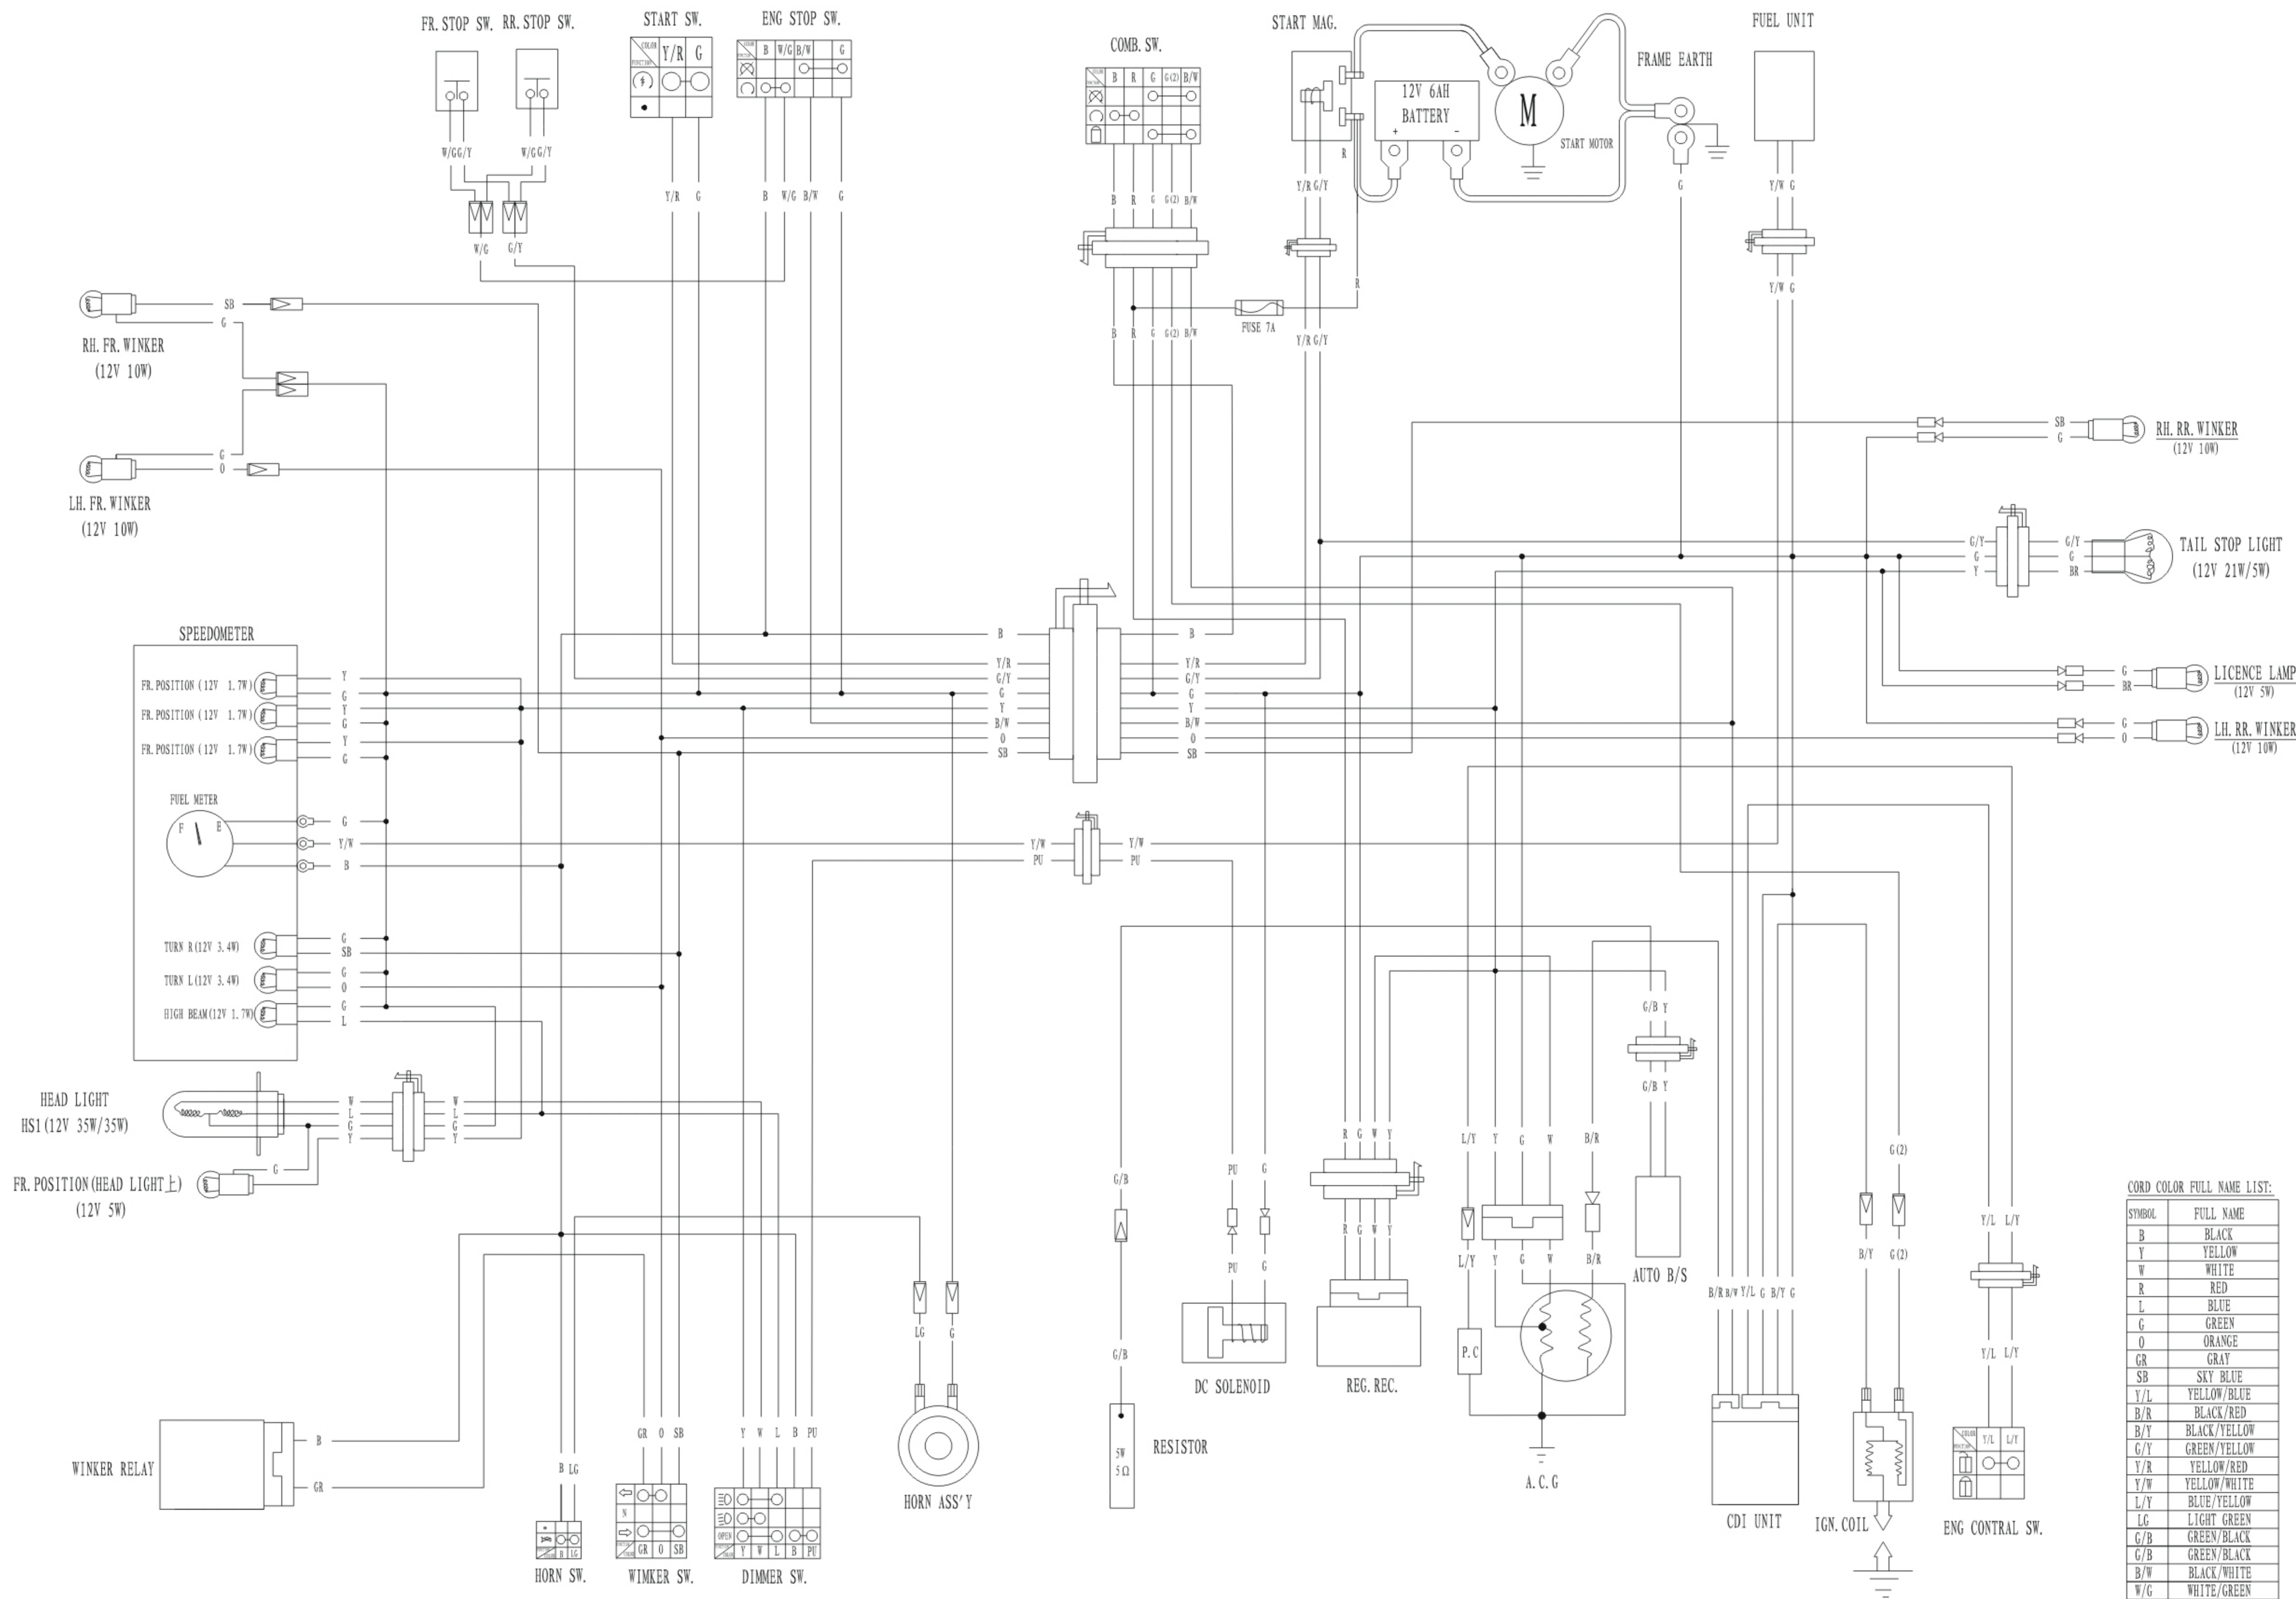

Sympley 125cc WIRING DIAGRAM

CORD COLOR FULL NAME LIST:

SYMBOL	FULL NAME
B	BLACK
Y	YELLOW
W	WHITE
R	RED
L	BLUE
G	GREEN
O	ORANGE
GR	GRAY
SB	SKY BLUE
Y/L	YELLOW/BLUE
B/R	BLACK/RED
B/Y	BLACK/YELLOW
G/Y	GREEN/YELLOW
Y/R	YELLOW/RED
Y/W	YELLOW/WHITE
L/Y	BLUE/YELLOW
LG	LIGHT GREEN
G/B	GREEN/BLACK
G/B	GREEN/BLACK
B/W	BLACK/WHITE
W/G	WHITE/GREEN